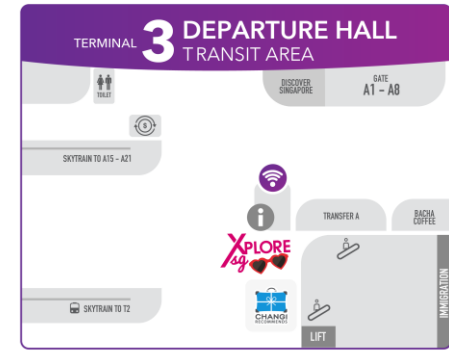

Singapore Transit Tour Airport Map

Transit tour WhatsApp:
 +65 8059 5919

Transit tour email:
transit.tour@changirecommends.com.sg

Terminal 1 DEPARTURE HALL
 T TRANSIT AREA

Operating Hours
 T1 XploRESG : Monday, Wednesday & Friday
 7am - 7pm Hours

Terminal 2 DEPARTURE HALL
 T TRANSIT AREA

Operating Hours
 T2 XploRESG : Monday, Wednesday & Friday
 7am - 7pm Hours

Terminal 3 DEPARTURE HALL
 T TRANSIT AREA

Operating Hours
 T3 XploRESG : Monday, Wednesday & Friday
 7am - 7pm Hours