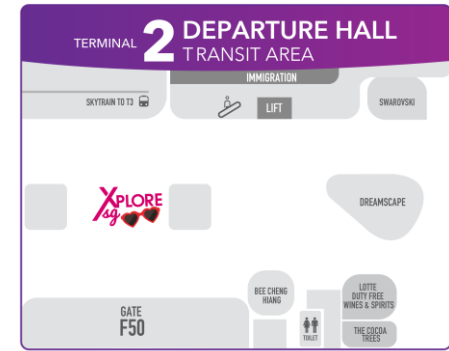

Singapore Transit Tour Airport Map

Transit tour WhatsApp:
 +65 8059 5919

Transit tour email:
transit.tour@changirecommends.com.sg

Terminal 1 DEPARTURE HALL
 T TRANSIT AREA

Operating Hours
 T1 XploRESG : Monday, Wednesday & Friday
 7am - 7pm Hours

Terminal 2 DEPARTURE HALL
 T TRANSIT AREA

Operating Hours
 T2 XploRESG : Monday, Wednesday & Friday
 7am - 7pm Hours

Terminal 3 DEPARTURE HALL
 T TRANSIT AREA

Operating Hours
 T3 XploRESG : Monday, Wednesday & Friday
 7am - 7pm Hours