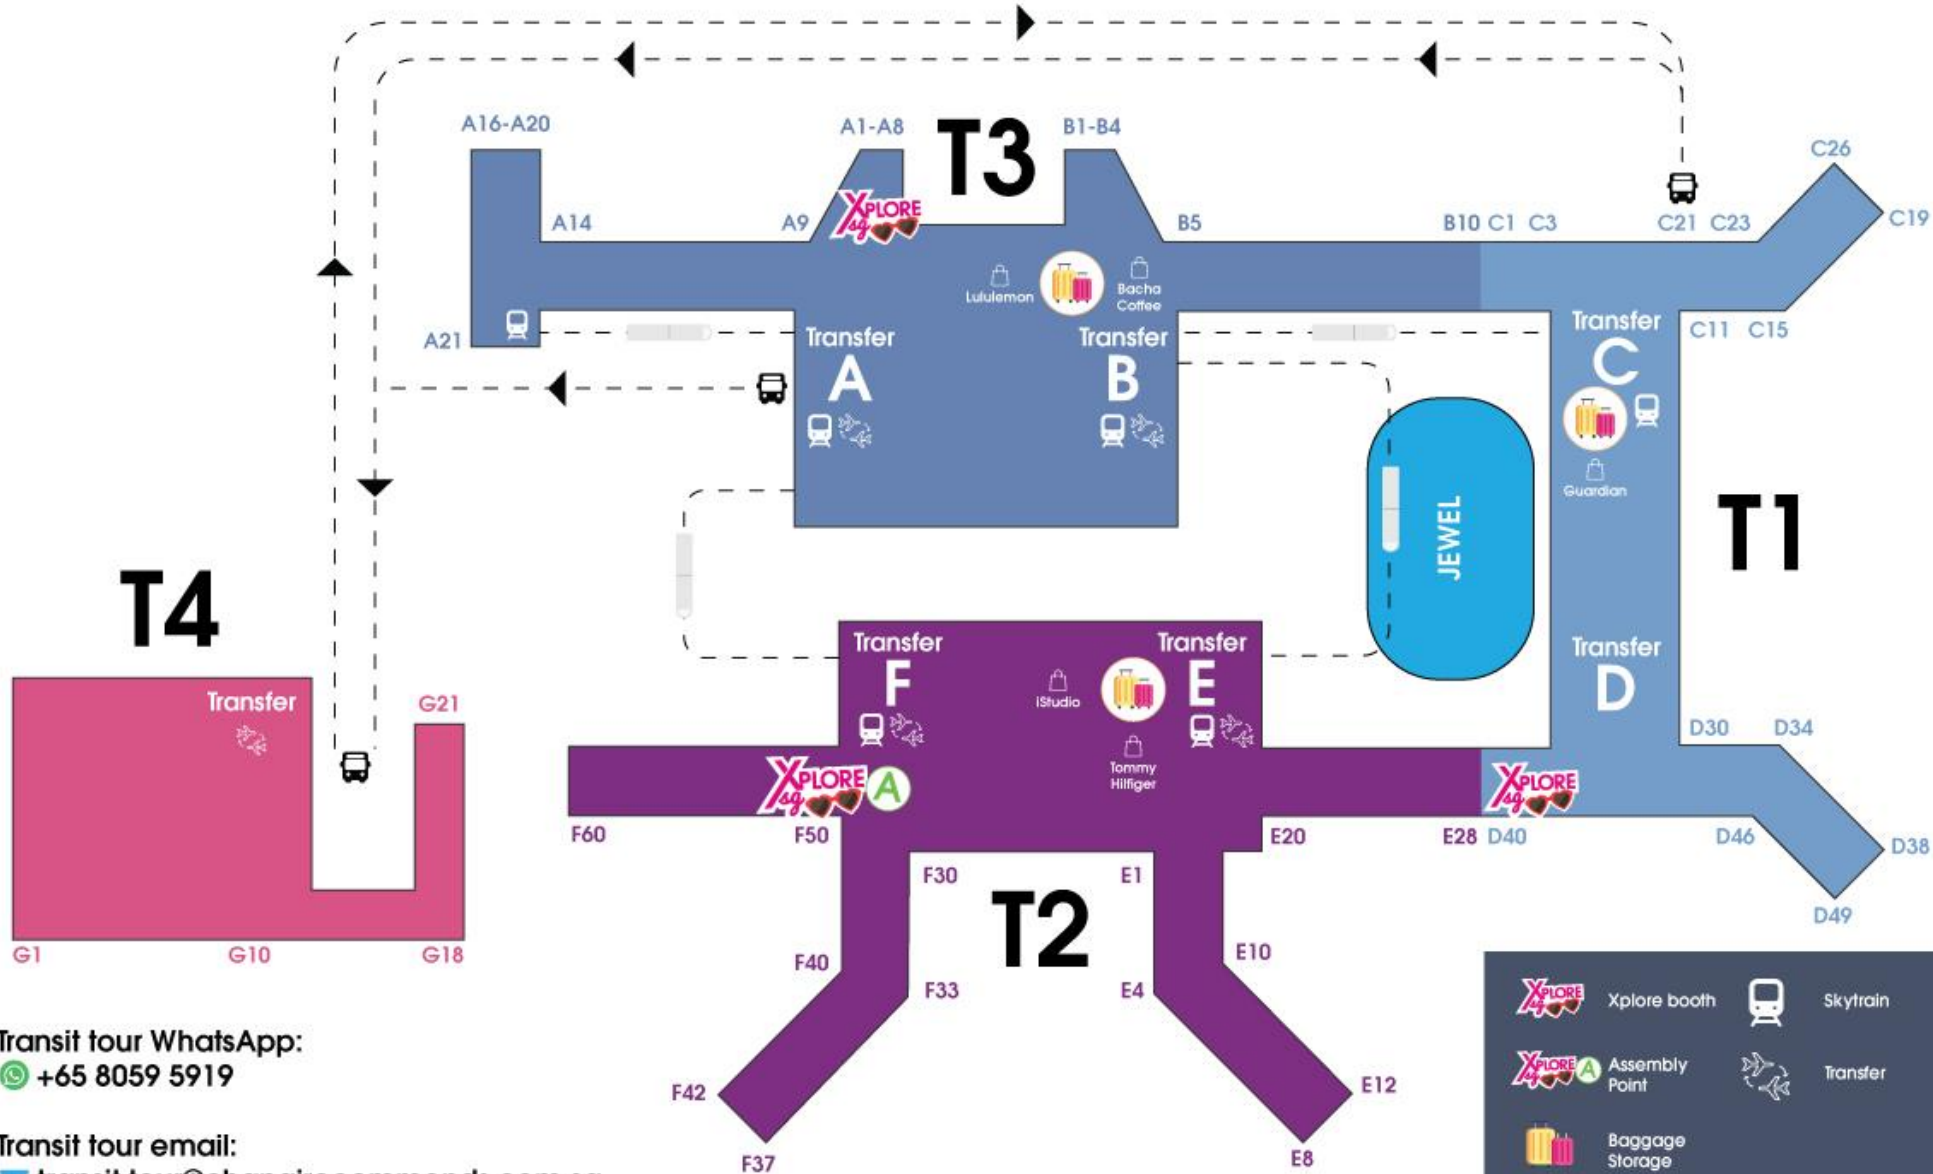

Singapore Transit Tour Airport Map

Transit tour WhatsApp:
 +65 8059 5919

Transit tour email:
transit.tour@changirecommends.com.sg

Terminal 1 DEPARTURE HALL
 T TRANSIT AREA

Operating Hours
 T1 XploRESG : Monday, Wednesday & Friday
 7am - 7pm Hours

Terminal 2 DEPARTURE HALL
 T TRANSIT AREA

Operating Hours
 T2 XploRESG : Monday, Wednesday & Friday
 7am - 7pm Hours

Terminal 3 DEPARTURE HALL
 T TRANSIT AREA

Operating Hours
 T3 XploRESG : Monday, Wednesday & Friday
 7am - 7pm Hours